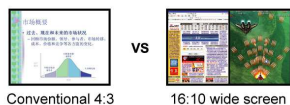

16:10 Wide Screen
Compared to conventional 4:3 displays, 16:10 wide screen can display with 2 windows and provide better visual comfort.