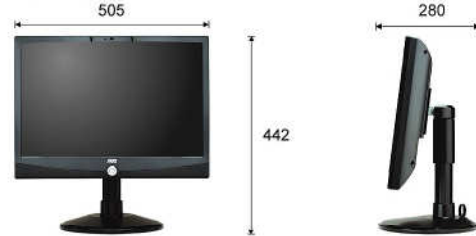

Aluminum Navigation Key
Aluminum finishing and mobile phone-like user interface, more user friendly than ever!

USB Hub 1 up 3 down
Connect 3 USB devices simultaneously on the monitor side.

Piano Black Bezel
Bezel and base with high gloss piano black finishing, more elegant and eye-appealing.

5 Scene Selections to view different content
Standard, Text, Internet, Game & Movie, Sports

HDCP Ready
High-Bandwidth Digital Content Protection allows users to watch digital content legally. To display high definition images via DVI inputs without any distortion.

Windows Vista Premium Certification

Innovative Spiral Stand
3 way adjustable stands: tilt, swivel, and height-adjust all in one.

Dimensions (mm):

Specifications:

Model Name	2217Pwc
Screen Size	22" W
Viewable Image Size	548mm
Pixel Pitch	0.277mm x 0.277mm
Display Area	465mm x 291mm
Brightness (typical)	300 cd/m ²
Contrast Ratio (typical)	3000:1 (DCR)
Response Time (typical)	5ms
Viewing Angle H/V	170/160 (CR≥10)
Scan Frequency	H:33-83KHz V:56-75Hz
Pixel Frequency	165MHz
Maximum Resolution	1680x1050@60Hz
Recommended Resolution	1680x1050@60Hz
Display Colors	16.7M
HDCP Compatible	Yes
Input Signal	Analog RGB & DVI-D
Input Connector	D-Sub 15-Pin, DVI-D 24-Pin
Power Supply	90-240VAC, 50/60Hz
Power Consumption	49W (max)
Plug & Play	DDC 1/2B/C/I
User Control	Eco Mode / up, Volume / down, Menu / Right, AUTO / Left, Power on / off
OSD Languages	English, Spanish, French, Portuguese, Russian, Simple Chinese, Traditional Chinese, Korea
Speakers	1.5W x 2
Safety & Regulations	cUL, FCC, CE, EPA, CCC, TUV/S, Windows Vista Premium
Wall-Mount	VESA 100mm
Cabinet Color	Black
Mechanical Function	Tilt -5°~15°, Swivel -175°~175°, Height adjustment 110mm
Special Features	1.3MP webcam, USB (1 up 3 down), Spiral stand, Navigation key, High glossy
Dimensions (Monitor)	505(W) x 442(H) x 280(D)mm
Dimensions (Carton)	662(W) x 525(H) x 280(D)mm
Weight (Net / Gross)	5.58Kg / 7.88Kg